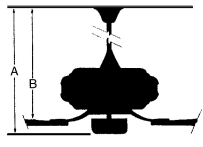

## MEASUREMENTS

Blade Finish:	Reversible Blades:		
	<b>No</b>		
Blade Material:	Slope:		
<b>ABS</b>	<b>Yes</b>		
Blade Sweep:	No. of Blades:	Blade Pitch:	Hanging Weight:
<b>60"</b>	<b>3</b>	<b>VARIABLE</b>	<b>13.54</b>
Downrod 1:	Downrod 1 Outside Dia:	Downrod 2:	Downrod 2 Outside Dia:
<b>6</b>	<b>.75</b>		
Ceiling to Lowest Point: (Dim A)	Ceiling to Blade (Dim B)	Lead Wire:	Motor Size:
<b>15.25</b>	<b>10.75</b>	<b>8 INCH</b>	<b>DC 123x30mm</b>