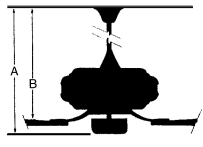

## MEASUREMENTS

Blade Finish:				Reversible Blades:	<b>No</b>
Blade Material: <b>ABS Construction</b>				Slope:	<b>No</b>
Blade Sweep:	No. of Blades:	Blade Pitch:	Hanging Weight:		
<b>52"</b>	<b>4</b>	<b>12</b>	<b>19.18</b>		
Downrod 1:	Downrod 1 Outside Dia:	Downrod 2:	Downrod 2 Outside Dia:		
<b>6</b>	<b>0.75</b>				
Ceiling to Lowest Point: (Dim A)	Ceiling to Blade (Dim B)	Lead Wire:	Motor Size:		
<b>14.0</b>	<b>10.75</b>	<b>80</b>	<b>153820 mm</b>		